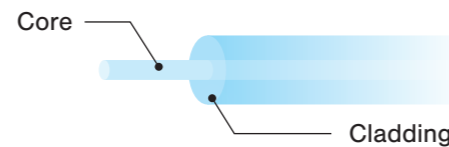

- Performance qualified to 20,000 cycles of bending test.
- Flexible and durable
- Slim and lightweight
- Supports 4K60p

Source(TX)

Display(RX)

What Is Plastic Optical Fiber?

Core: The pathway of light
Cladding: Confinement of light into the core (Reflective layer)

Plastic Optical Fiber (POF): An optical fiber with a plastic core and plastic cladding. Plastic optical fiber has excellent flexibility and durability. With a plastic core, it's easy to process and less prone to defects, making it safer to use.