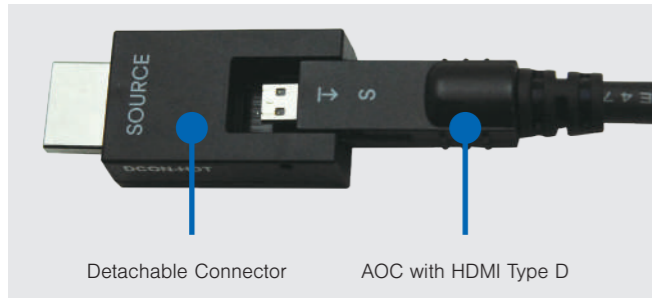

Active Optical Cable with Detachable Connectors

Detachable Connector   AOC with HDMI Type D

- Designed for cabling solutions including a compact core cable unit: APF-DCON, and additional detachable interfaces: HDMI, DVI, or DP.