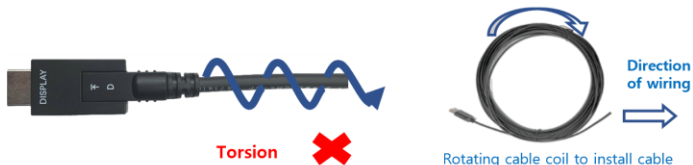

Torsion

Rotating cable coil to install cable

3. Keep minimum bending diameter to prevent fiber break and/or signal degradation.