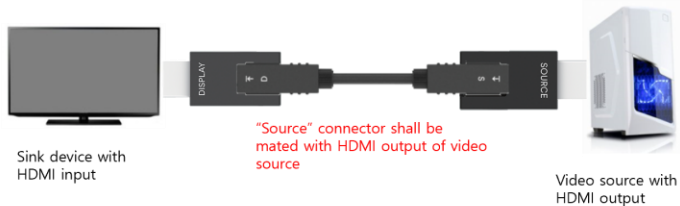

## Detachable HDMI Active Optical Cable Instructions

**Active Optical Cable is directional.** Please make sure printed mark on connectors ( Source/Display)

Please make sure that HDMI adapter and AOC connector shall be mated as below order.  
"SOURCE" and "S"  
"DISPLAY" and "D"

Please make sure to fasten AOC connector and HDMI adapter with locking pin after installation

"Source" connector shall be mated with HDMI output of video source

**\* This product doesn't work if it is connected reversely**