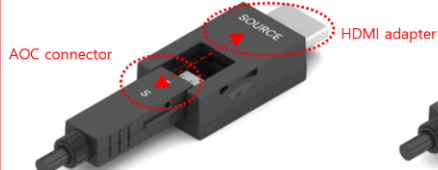

## Detachable HDMI Active Optical Cable Instructions

**Active Optical Cable is directional.** Please make sure printed mark on connectors ( Source/Display)

Please make sure that HDMI adapter and AOC connector shall be mated as below order.  
"SOURCE" and "S"  
"DISPLAY" and "D"

Please make sure to fasten AOC connector and HDMI adapter with locking pin after installation

"Source" connector shall be mated with HDMI output of video source

**\* This product doesn't work if it is connected reversely**